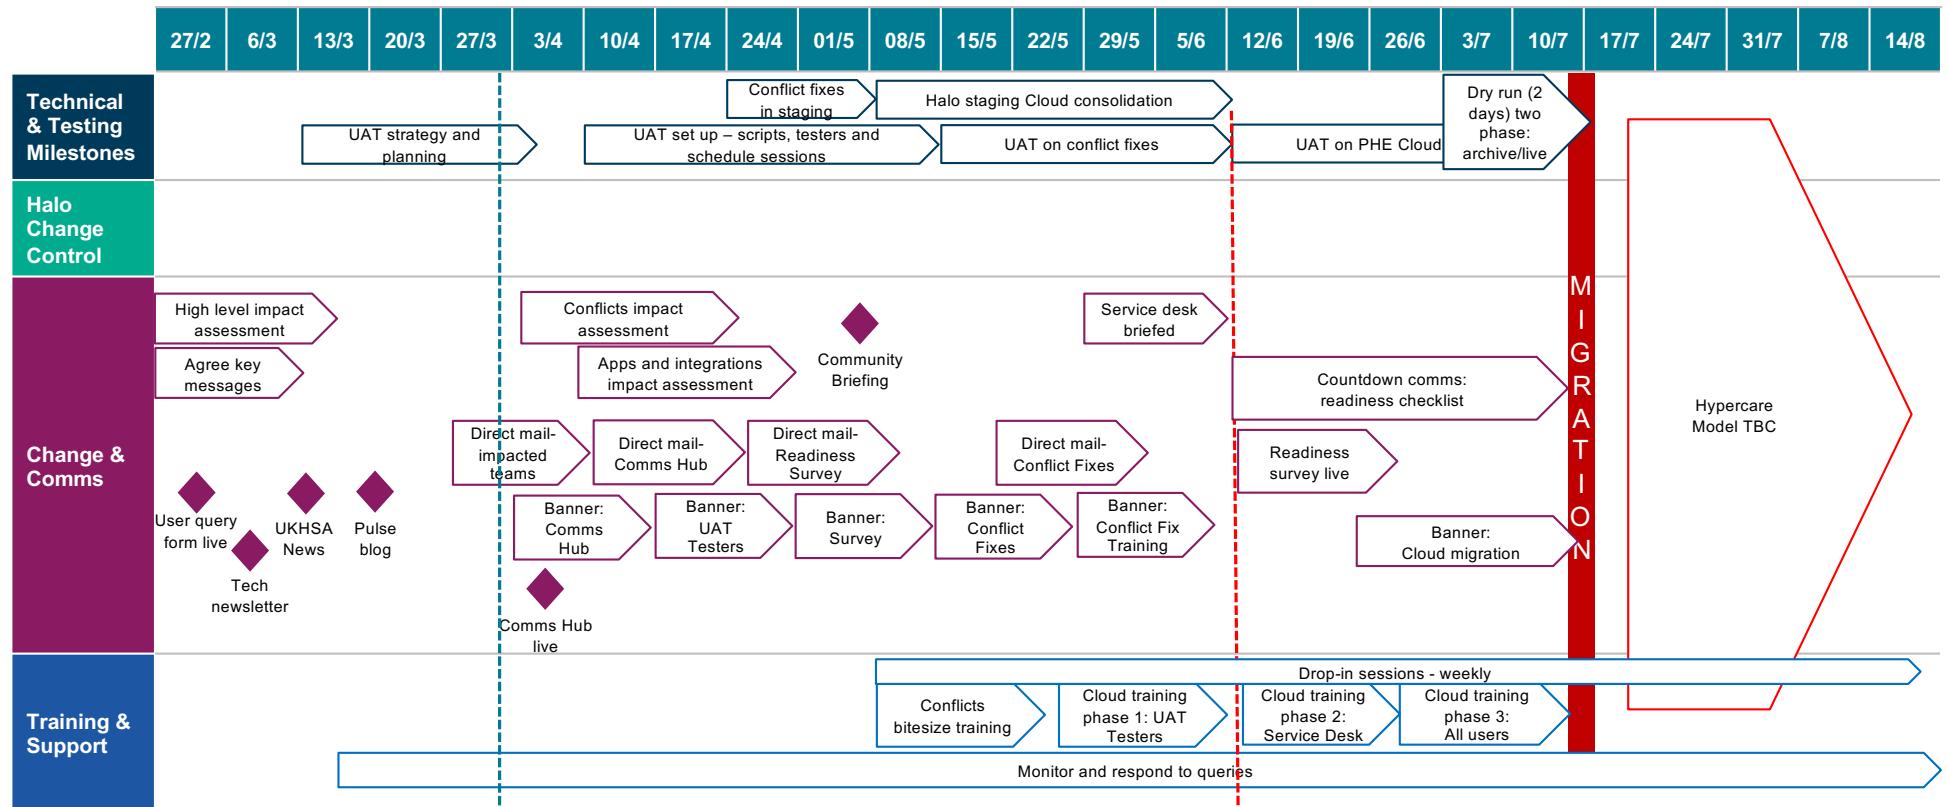

T-minus plan

PHE / NTBS Jira and Confluence users

T-minus plan

Halo users Jira and Confluence

Conflict fixes go-live: priority fields, project keys and status, Confluence page options

T-minus plan

GitHub/Lab users