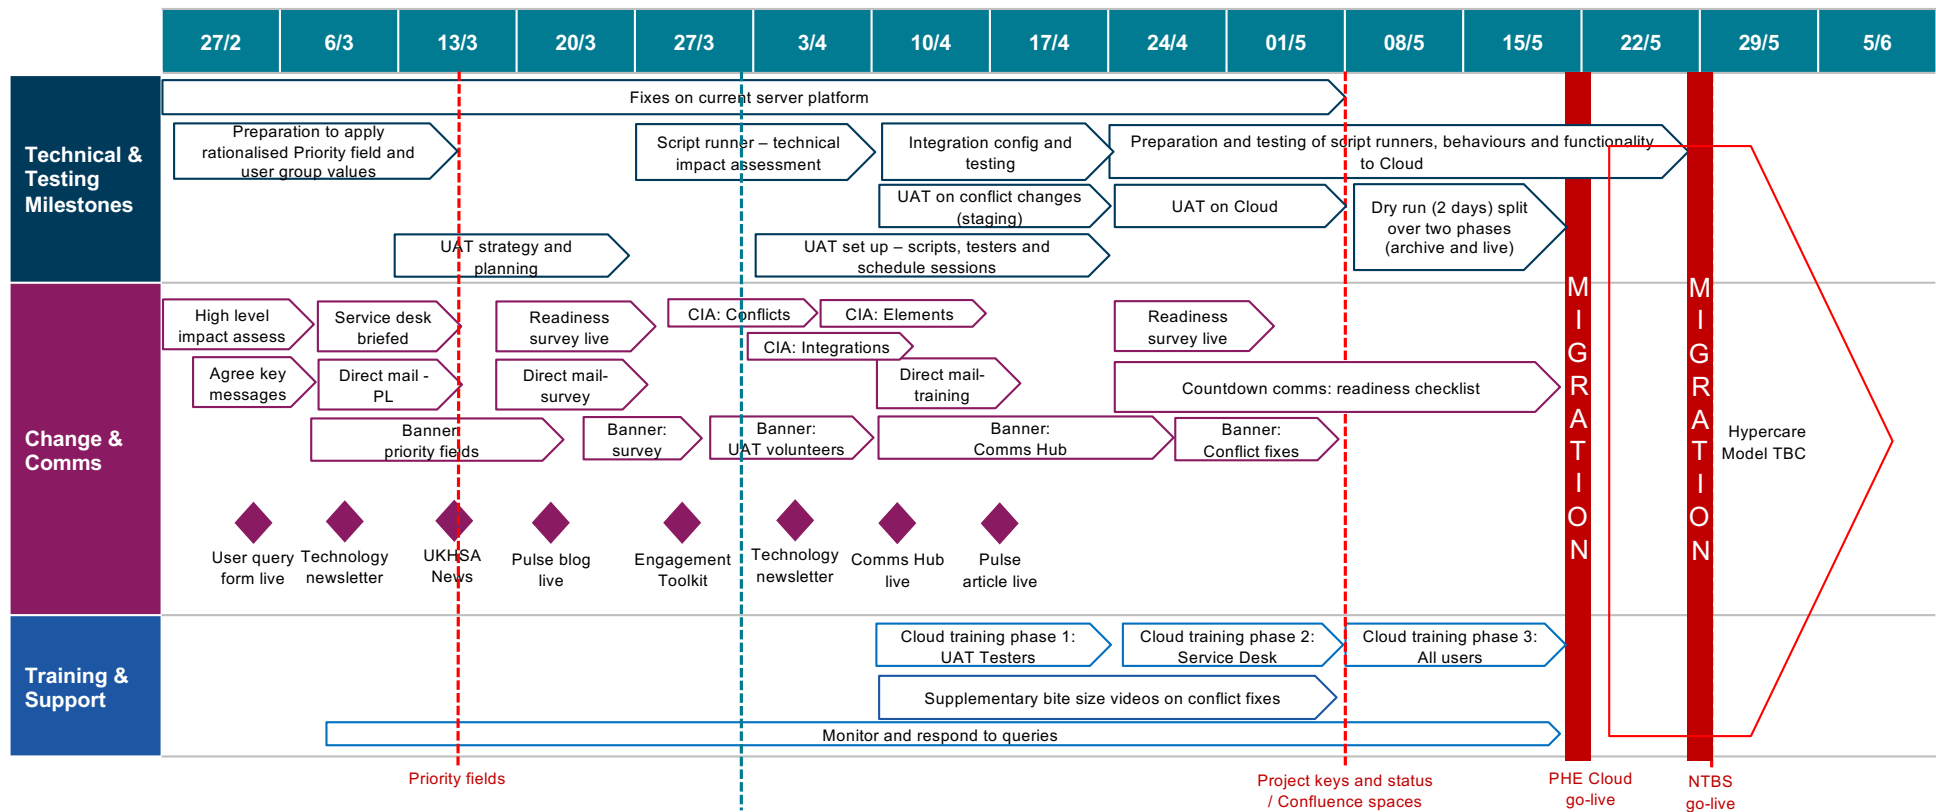

T-minus plan

PHE / NTBS Jira and Confluence users

T-minus plan

Halo users Jira and Confluence

Conflict fixes go-live: priority fields, project keys and status, Confluence page options

T-minus plan

GitHub/Lab users